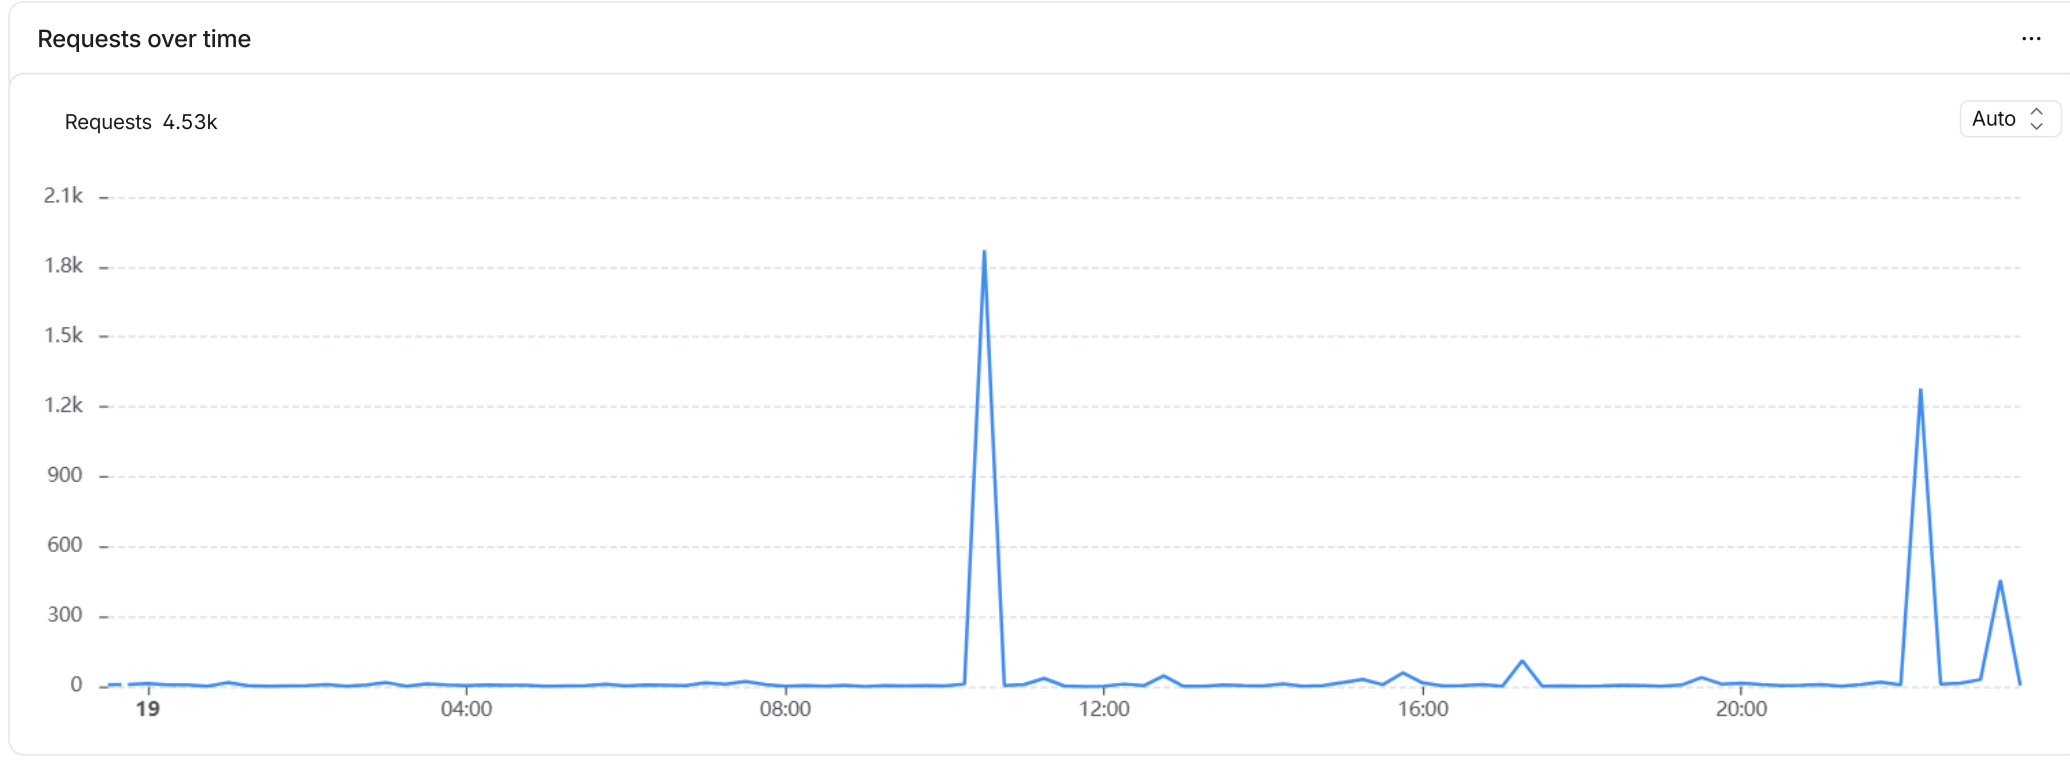

# Traffic overview

[Add filter](#)

Last 24 hours (CDT)

### Requests by Country

Netherlands	3.24k
United States	1.13k
China	55
Germany	17
France	16

Singapore	13
Canada	10
Poland	10
United Kingdom	9
Brazil	8

### Top Origin Status Codes 🗄️ ⏪ ...

None	2.88k
200 OK	821
404 Not Found	735
304 Not Modified	57
301 Moved Permanently	39
206 Partial Content	4
405 Method Not Allowed	1